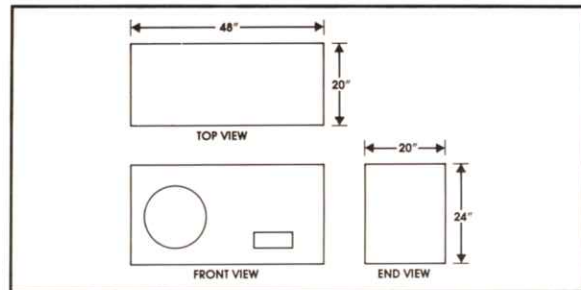

Specifications:

- Impedance: 8 ohms
- Frequency Response: 16 Hz to 1 kHz
- Power Handling Capability: 100 watts
- Weight: 150 lbs.